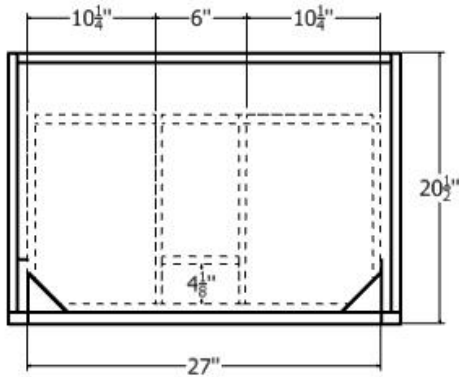

Available Colors:

White
Walnut

Features:

5/8" Solid Dovetail Drawer
Full Extension S/C Track

3/4" Plywood Veneer and Solid Wood
No MDF
Matching Mirror and Medicine Cabinet

TOP VIEW

FRONT VIEW

SIDE VIEW