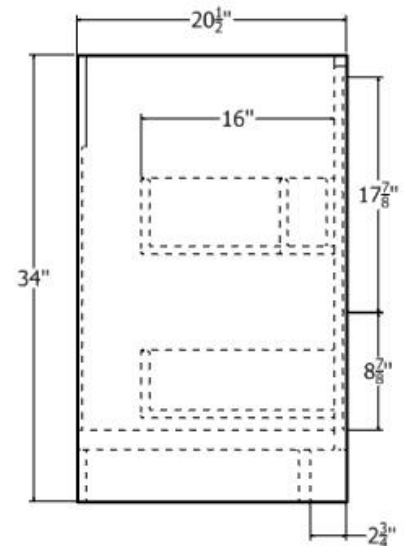

Available Colors:

White
Walnut

Features:

5/8" Solid Dovetail Drawer
Full Extension S/C Track

3/4" Plywood Veneer and Solid Wood
No MDF
Matching Mirror and Medicine Cabinet

TOP VIEW

FRONT VIEW

SIDE VIEW