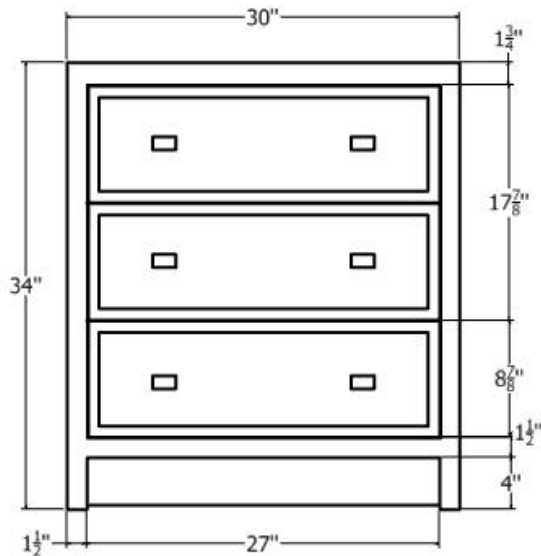

Available Colors:

White
Walnut

Features:

5/8" Solid Dovetail Drawer
Full Extension S/C Track

3/4" Plywood Veneer and Solid Wood
No MDF
Matching Mirror and Medicine Cabinet

TOP VIEW

FRONT VIEW

SIDE VIEW