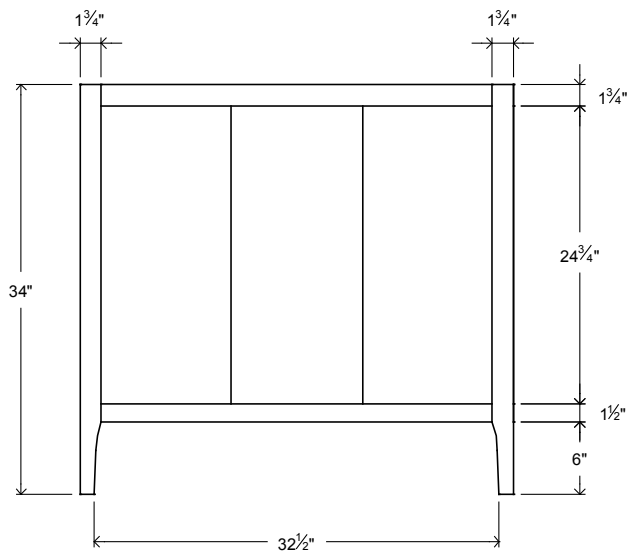

TOP VIEW

FRONT VIEW

SIDE VIEW

WD3621-2DR  
SPECIFICATION