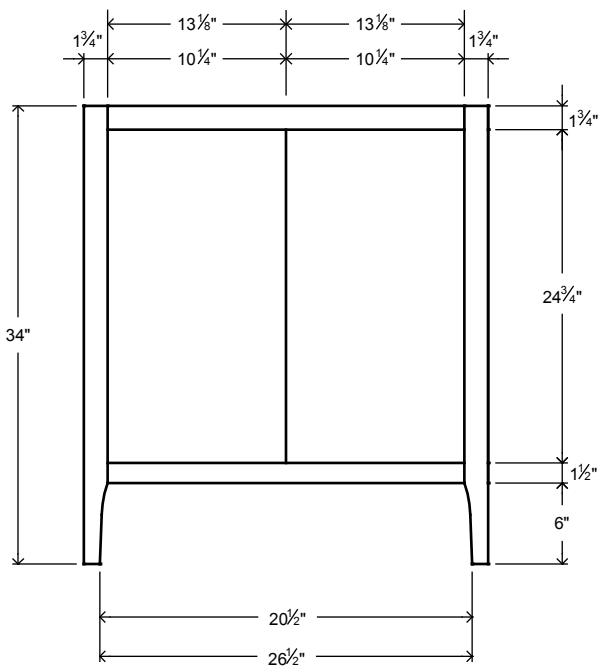

TOP VIEW

FRONT VIEW

SIDE VIEW

WD2421-D WD3021-D  
SPECIFICATION