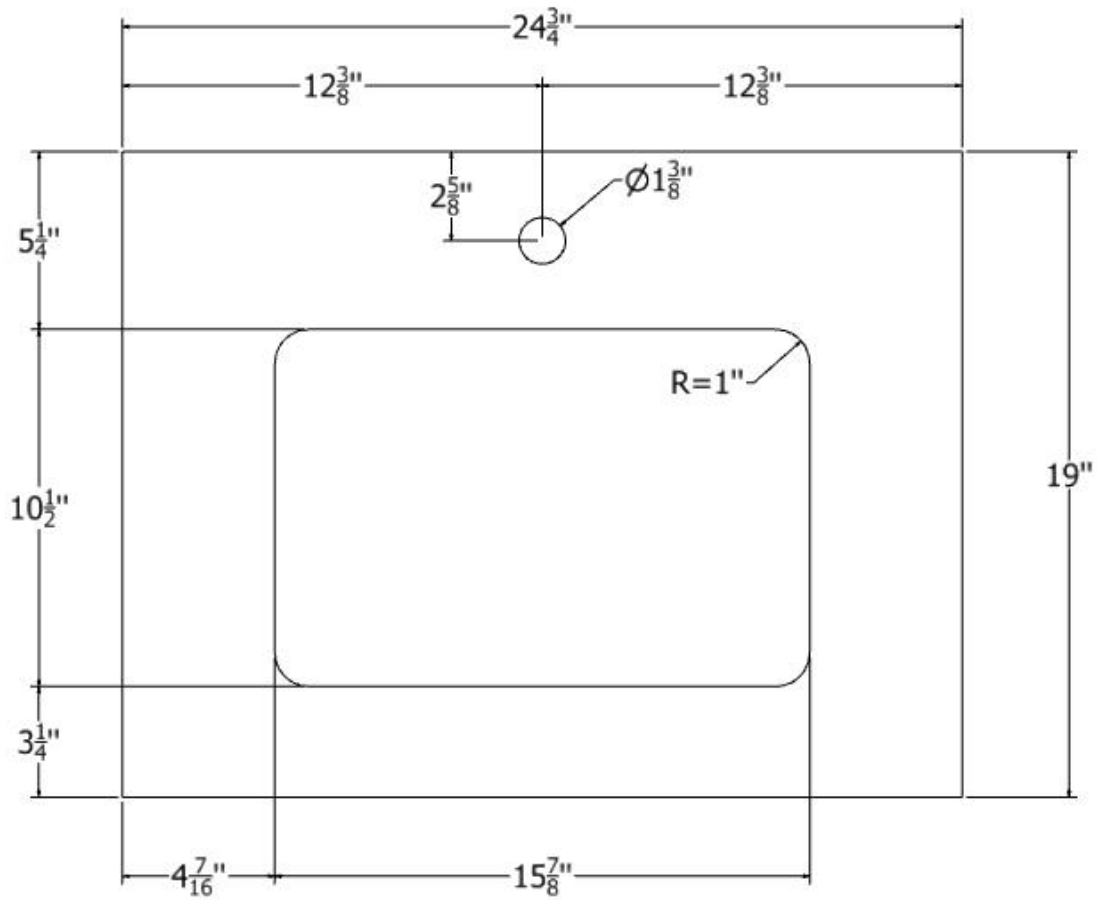

Available Colors:
SOLID WHITE
WHITE CARRARA

Faucet:
SINGLE FAUCET HOLE
8" WIDESPREAD

Backsplash:
3/4" THICKNESS

TOP

FRONT

QS2519 SPECIFICATION