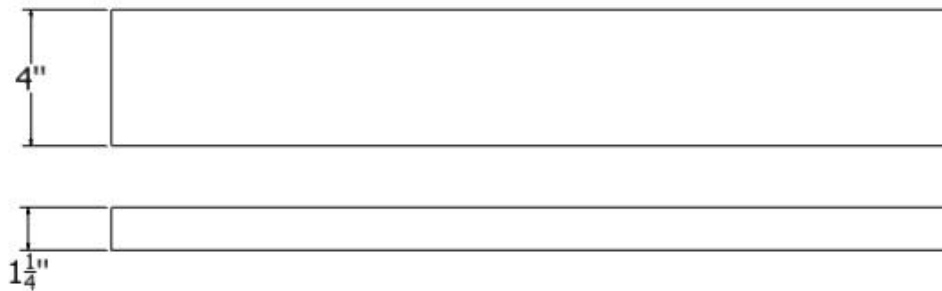

Available Colors:
SOLID WHITE
WHITE CARRARA

Faucet:
SINGLE FAUCET HOLE
8" WIDESPREAD

Backsplash:
3/4" THICKNESS

TOP

FRONT

QS2519 SPECIFICATION