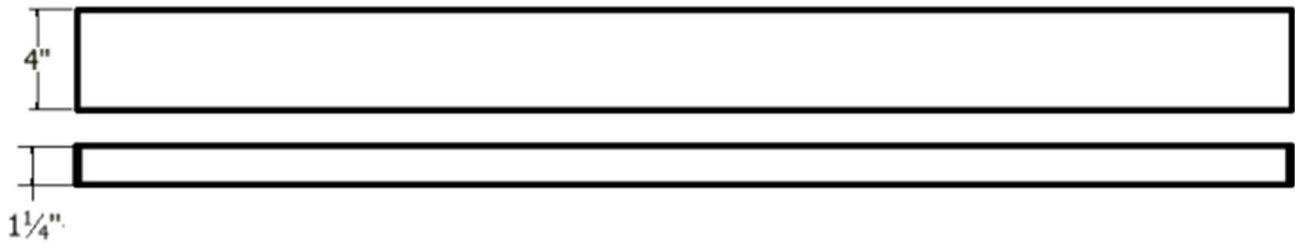

Available Colors:
SOLID WHITE
WHITE CARRARA

Faucet:
SINGLE FAUCET HOLE
8" WIDESPREAD

Backsplash:
3/4" THICKNESS

TOP

FRONT

QS4922 SPECIFICATION