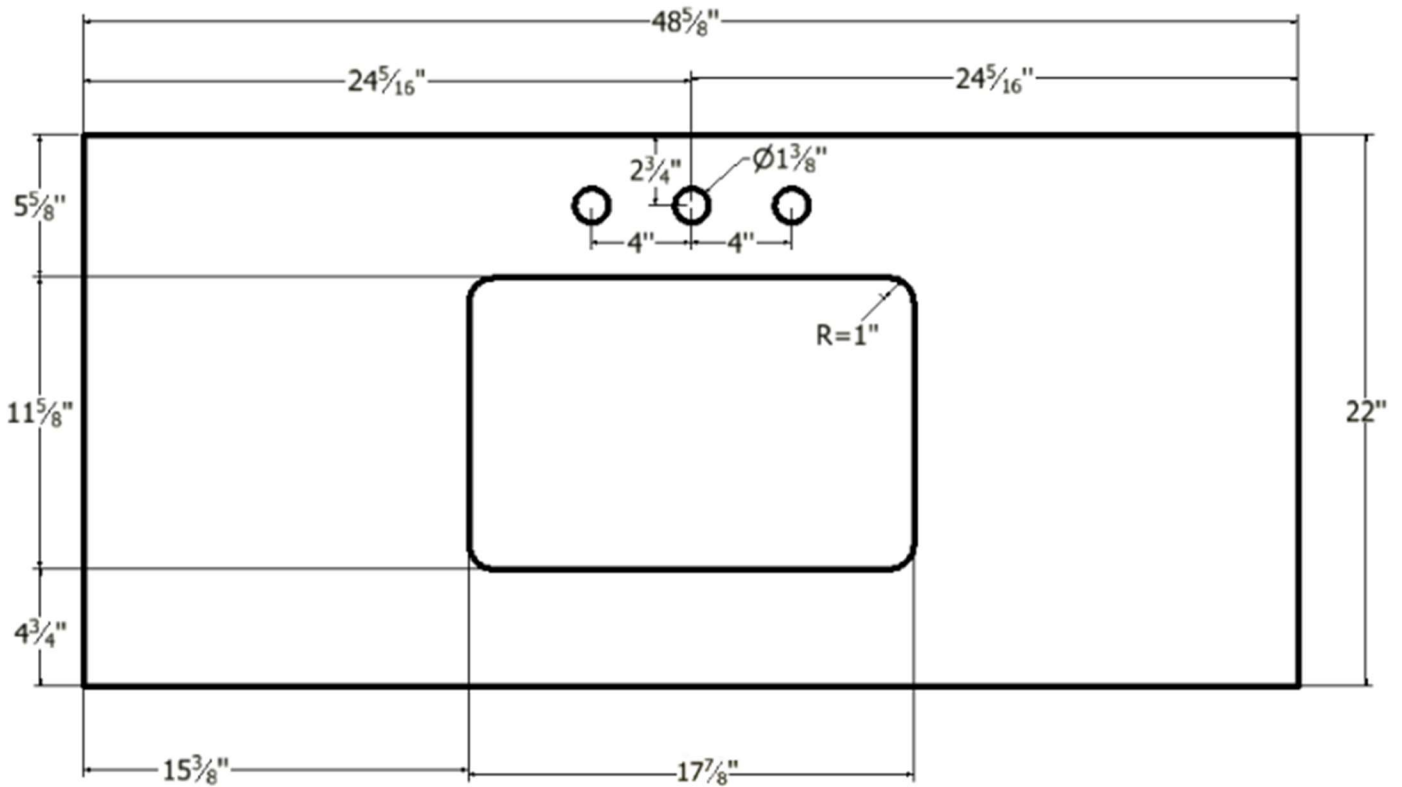

Available Colors:
SOLID WHITE
WHITE CARRARA

Faucet:
SINGLE FAUCET HOLE
8" WIDESPREAD

Backsplash:
3/4" THICKNESS

TOP

FRONT

QS4922 SPECIFICATION