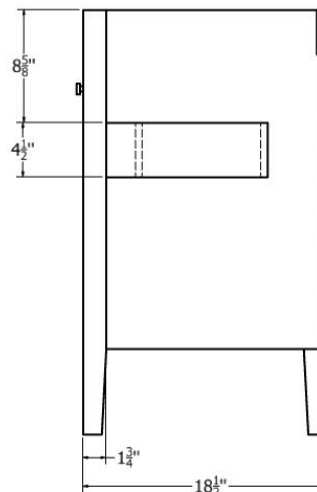

**Available Colors:**

White  
Grey

**Features:**

Drawer Behind Doors

Soft Close Undermount Glides

5/8" Drawer With Dovetail Construction

3/4" Plywood Veneer and Solid Wood

NO MDF

Matching Mirror and Medicine Cabinet

TOP VIEW

FRONT VIEW

SIDE VIEW

**WH2418-D SPECIFICATION**