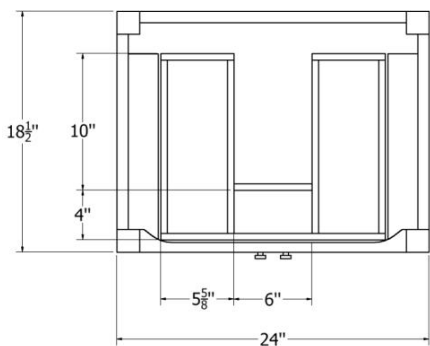

**Available Colors:**

White  
Grey

**Features:**

Drawer Behind Doors

Soft Close Undermount Glides

5/8" Drawer With Dovetail Construction

3/4" Plywood Veneer and Solid Wood

NO MDF

Matching Mirror and Medicine Cabinet

TOP VIEW

FRONT VIEW

SIDE VIEW

**WH2418-D SPECIFICATION**