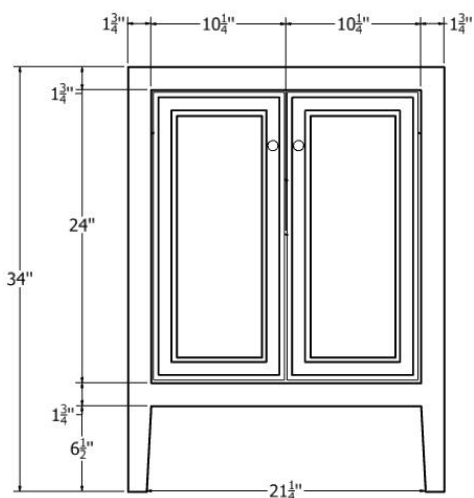

**Available Colors:**

White  
Grey

**Features:**

Drawer Behind Doors

Soft Close Undermount Glides

5/8" Drawer With Dovetail Construction

3/4" Plywood Veneer and Solid Wood

NO MDF

Matching Mirror and Medicine Cabinet

TOP VIEW

FRONT VIEW

SIDE VIEW

**WH2418-D SPECIFICATION**