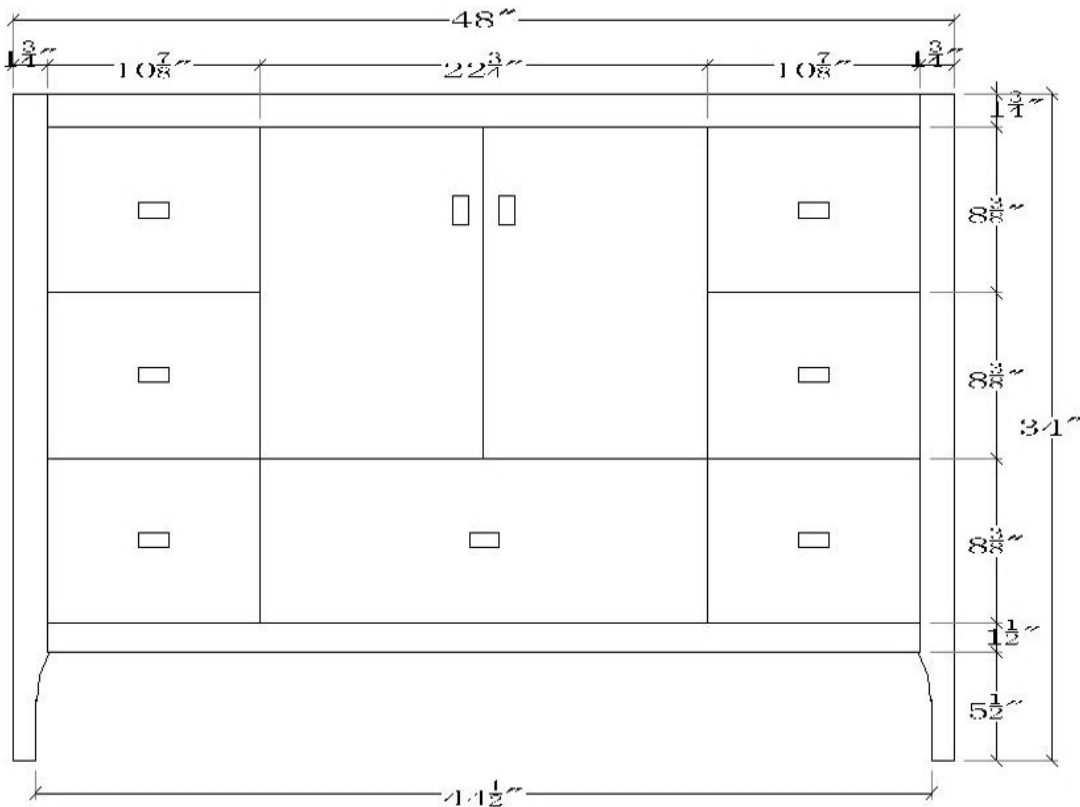

TOP VIEW

FRONT VIEW

SIDE VIEW

WN4821-7D SPECIFICATION