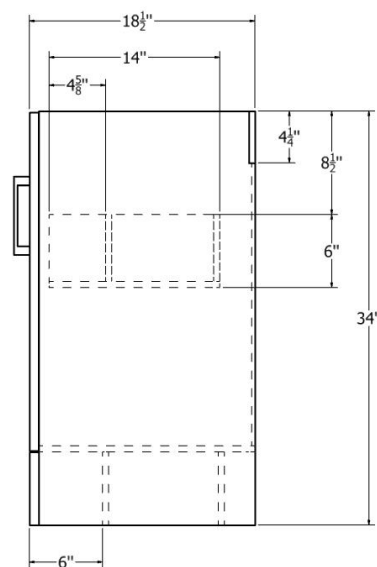

Available Colors:

- White
- Grey

Features:

Drawer Behind Doors

Soft Close Undermount Glides

5/8" Drawer With Dovetail Construction

3/4" Plywood Laminate and Solid Wood

NO MDF

Matching Mirror and Medicine Cabinet

TOP VIEW

FRONT VIEW

SIDE VIEW

WF2418-D SPECIFICATION