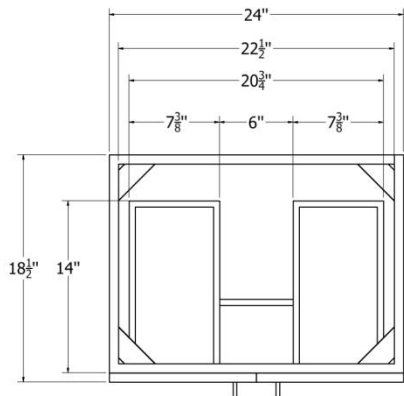

Available Colors:

- White
- Grey

Features:

Drawer Behind Doors

Soft Close Undermount Glides

5/8" Drawer With Dovetail Construction

3/4" Plywood Laminate and Solid Wood

NO MDF

Matching Mirror and Medicine Cabinet

TOP VIEW

FRONT VIEW

SIDE VIEW

WF2418-D SPECIFICATION