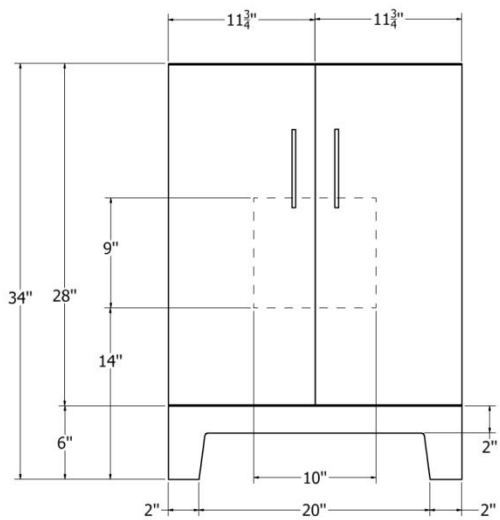

Available Colors:

- White
- Grey

Features:

Drawer Behind Doors

Soft Close Undermount Glides

5/8" Drawer With Dovetail Construction

3/4" Plywood Laminate and Solid Wood

NO MDF

Matching Mirror and Medicine Cabinet

TOP VIEW

FRONT VIEW

SIDE VIEW

WF2418-D SPECIFICATION