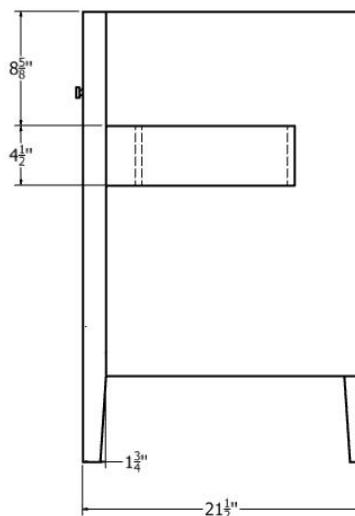

**Available Colors:**

- White
- Grey

**Features:**

Drawer Behind Doors

Soft Close Undermount Glides

5/8" Drawer With Dovetail Construction

3/4" Plywood Veneer and Solid Wood

NO MDF

Matching Mirror and Medicine Cabinet

TOP VIEW

FRONT VIEW

SIDE VIEW

**WH2421-D SPECIFICATION**