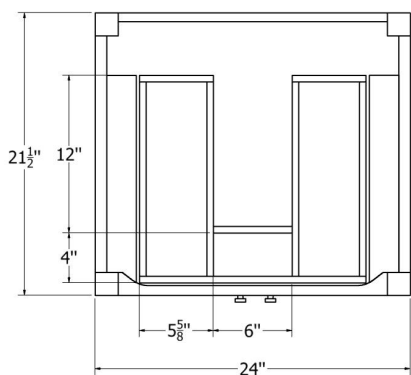

**Available Colors:**

- White
- Grey

**Features:**

Drawer Behind Doors

Soft Close Undermount Glides

5/8" Drawer With Dovetail Construction

3/4" Plywood Veneer and Solid Wood

NO MDF

Matching Mirror and Medicine Cabinet

TOP VIEW

FRONT VIEW

SIDE VIEW

**WH2421-D SPECIFICATION**