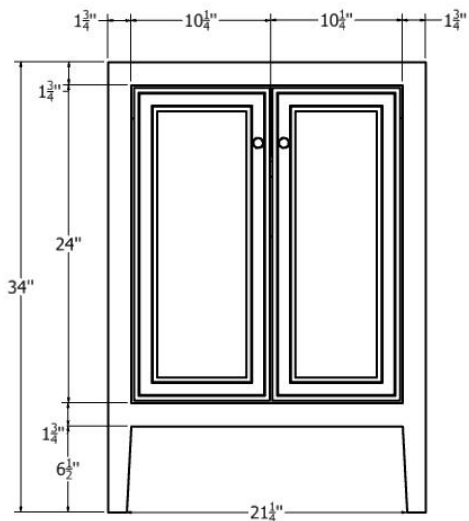

**Available Colors:**

- White
- Grey

**Features:**

Drawer Behind Doors

Soft Close Undermount Glides

5/8" Drawer With Dovetail Construction

3/4" Plywood Veneer and Solid Wood

NO MDF

Matching Mirror and Medicine Cabinet

TOP VIEW

FRONT VIEW

SIDE VIEW

**WH2421-D SPECIFICATION**