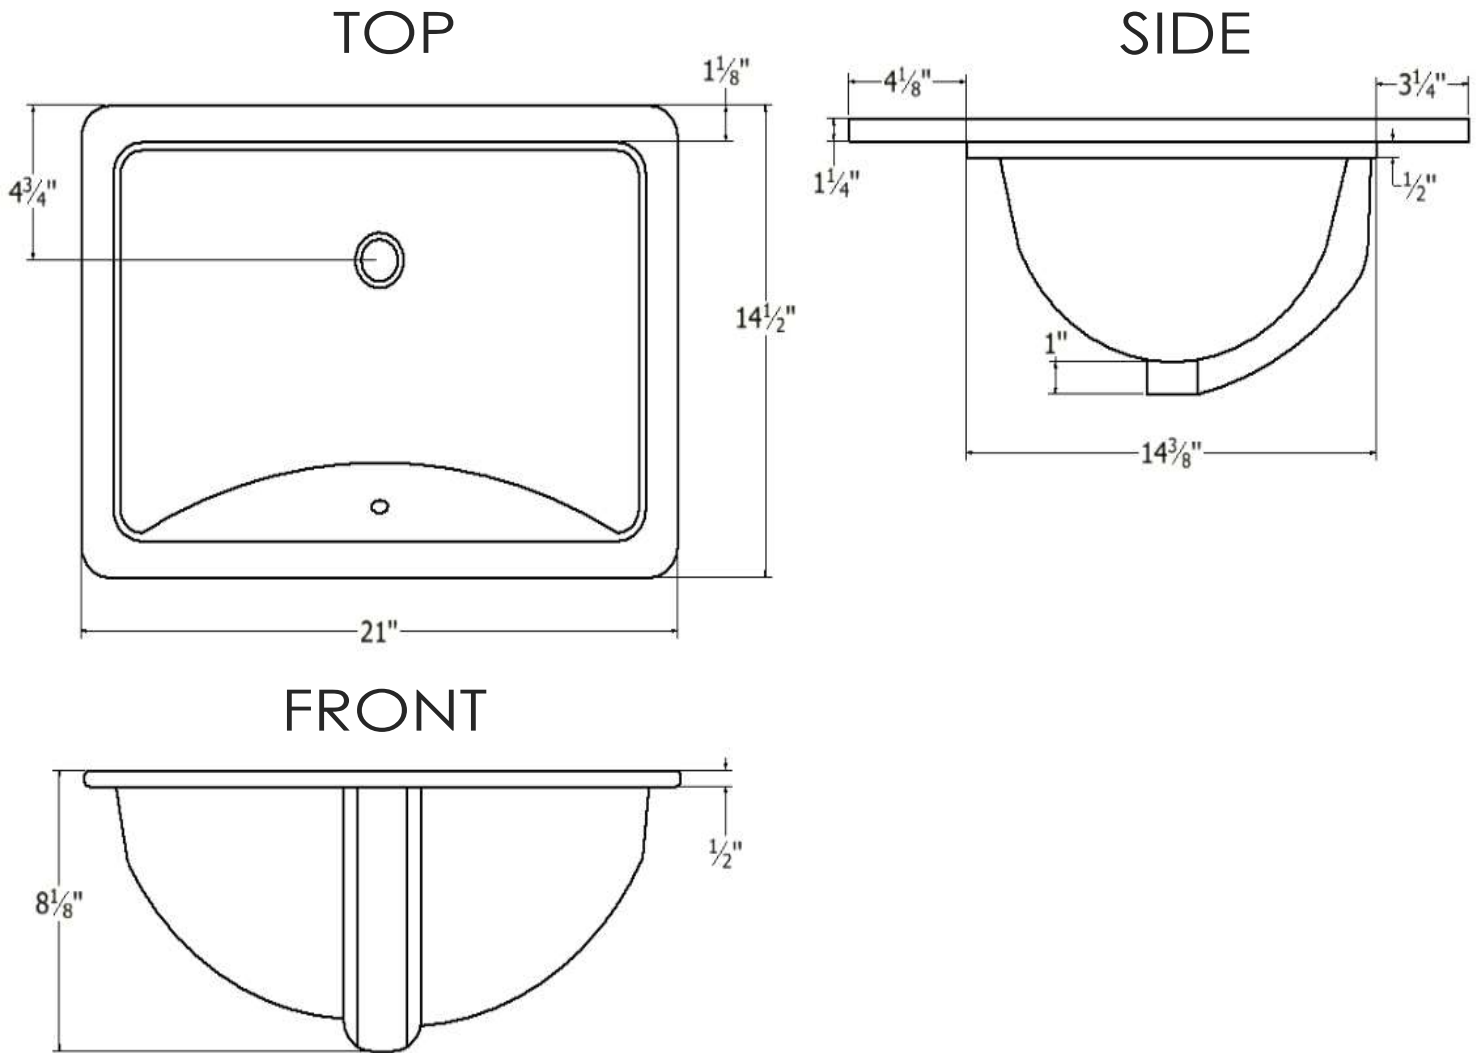

Features:

- Vitreous china
- Under-mount
- With overflow

- Installation:** Under-mount
- Bowl area:** Length: 18-3/4"
Width: 12-3/8"
Water depth: 4-5/8"
- Drain hole:** 1-3/4"

SPECIFICATION: UMS1812