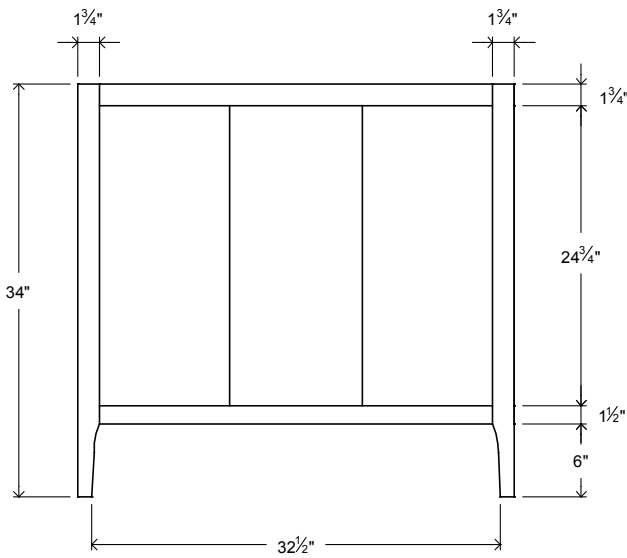

TOP VIEW

FRONT VIEW

SIDE VIEW

WD3621-2DL  
SPECIFICATION