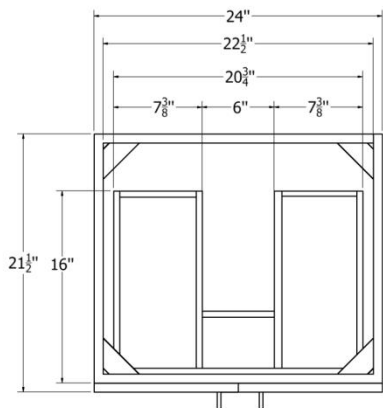

Available Colors:

- White
- Grey

Features:

Drawer Behind Doors

Soft Close Undermount Glides

5/8" Drawer With Dovetail Construction

3/4" Plywood Laminate and Solid Wood

NO MDF

Matching Mirror and Medicine Cabinet

TOP VIEW

FRONT VIEW

SIDE VIEW

WF2421-D SPECIFICATION