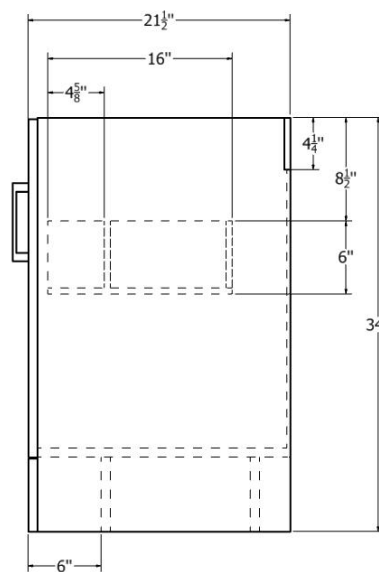

Available Colors:

- White
- Grey

Features:

Drawer Behind Doors

Soft Close Undermount Glides

5/8" Drawer With Dovetail Construction

3/4" Plywood Laminate and Solid Wood

NO MDF

Matching Mirror and Medicine Cabinet

TOP VIEW

FRONT VIEW

SIDE VIEW

WF2421-D SPECIFICATION