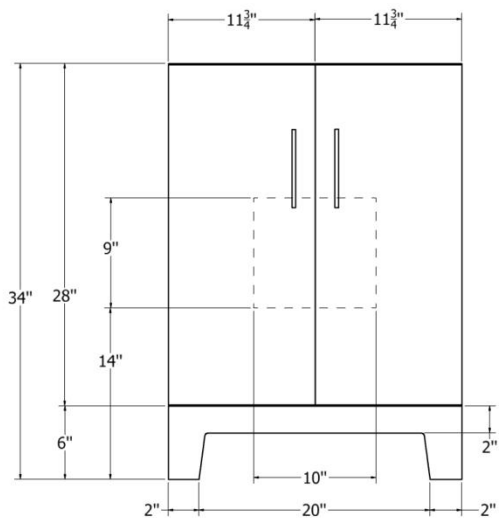

Available Colors:

- White
- Grey

Features:

Drawer Behind Doors

Soft Close Undermount Glides

5/8" Drawer With Dovetail Construction

3/4" Plywood Laminate and Solid Wood

NO MDF

Matching Mirror and Medicine Cabinet

TOP VIEW

FRONT VIEW

SIDE VIEW

WF2421-D SPECIFICATION