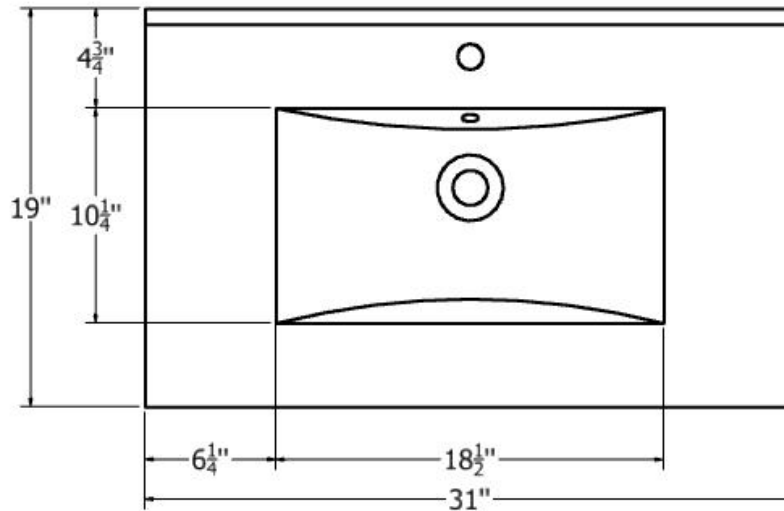

Features:

Vitreous china

With overflow

FRONT

TOP

**Installation:** Vanity Top**Bowl area:** Length: 18-1/8"

Width: 10-1/4"

Water depth: 5 1/4"

Drain hole: 1-3/4"**SPECIFICATION:** CT3119