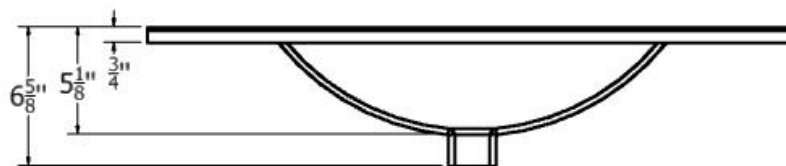

Features:

Vitreous china

With overflow

FRONT

TOP

**Installation:** Vanity Top**Bowl area:** Length: 18-1/8"

Width: 10-1/4"

Water depth: 5 1/4"

Drain hole: 1-3/4"**SPECIFICATION:** CT3119