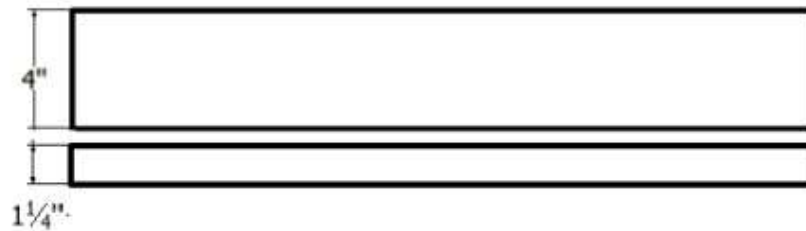

Available Colors:
SOLID WHITE
WHITE CARRARA

Faucet:
SINGLE FAUCET HOLE
8" WIDESPREAD

Backsplash:
3/4" THICKNESS

TOP

FRONT

QS2522 SPECIFICATION