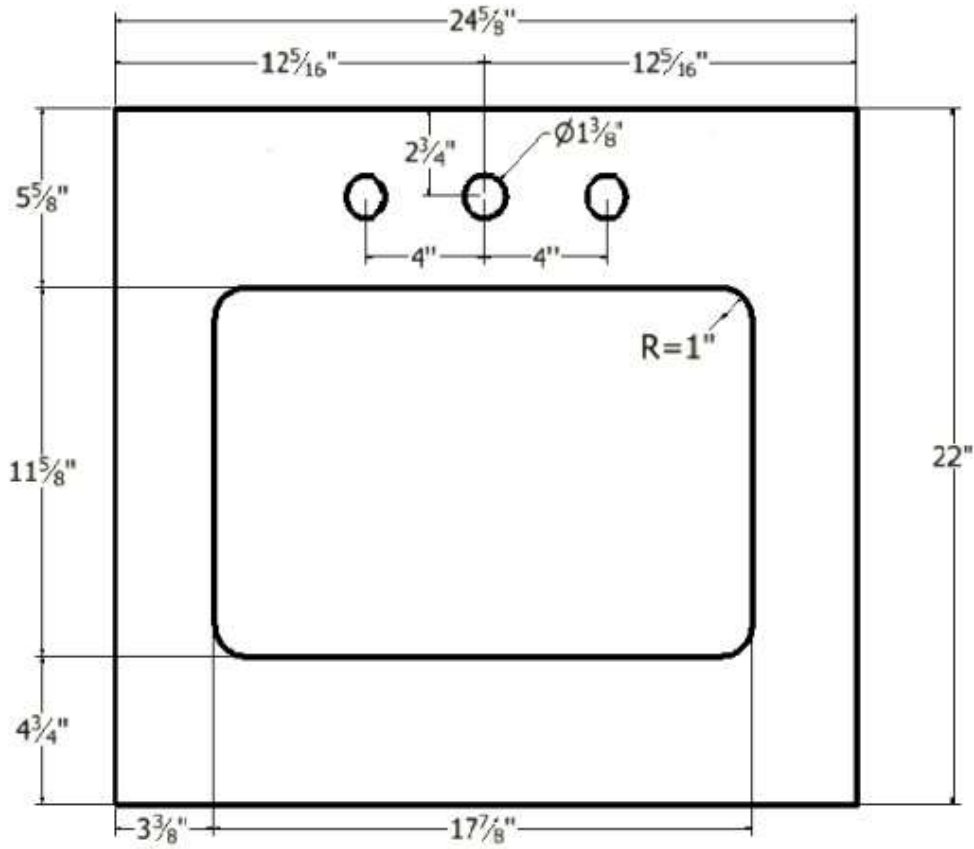

Available Colors:
SOLID WHITE
WHITE CARRARA

Faucet:
SINGLE FAUCET HOLE
8" WIDESPREAD

Backsplash:
3/4" THICKNESS

TOP

FRONT

QS2522 SPECIFICATION