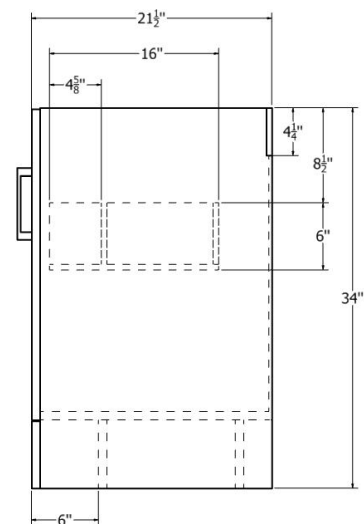

Available Colors:

- White
- Grey

Features:

Drawer Behind Doors

Soft Close Undermount Glides

5/8" Drawer With Dovetail Construction

3/4" Plywood Laminate and Solid Wood

NO MDF

Matching Mirror and Medicine Cabinet

TOP VIEW

FRONT VIEW

SIDE VIEW

WF3021-D SPECIFICATION