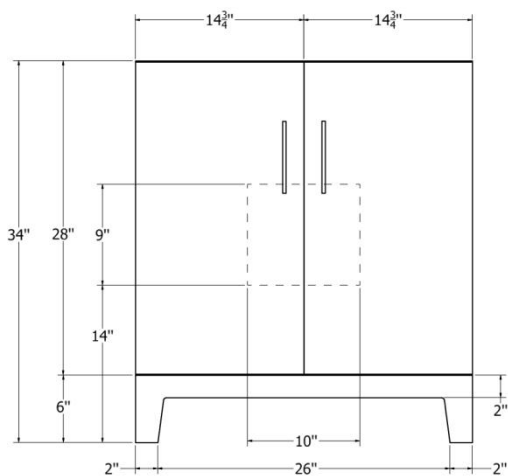

Available Colors:

- White
- Grey

Features:

Drawer Behind Doors

Soft Close Undermount Glides

5/8" Drawer With Dovetail Construction

3/4" Plywood Laminate and Solid Wood

NO MDF

Matching Mirror and Medicine Cabinet

TOP VIEW

FRONT VIEW

SIDE VIEW

WF3021-D SPECIFICATION