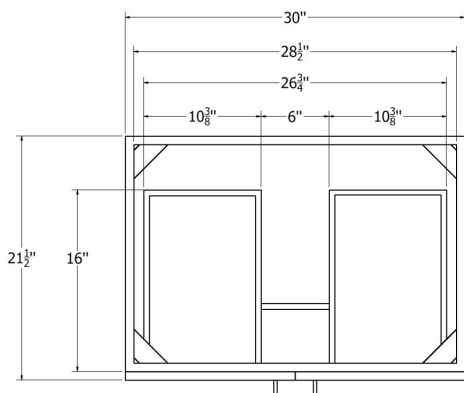

Available Colors:

- White
- Grey

Features:

Drawer Behind Doors

Soft Close Undermount Glides

5/8" Drawer With Dovetail Construction

3/4" Plywood Laminate and Solid Wood

NO MDF

Matching Mirror and Medicine Cabinet

TOP VIEW

FRONT VIEW

SIDE VIEW

WF3021-D SPECIFICATION