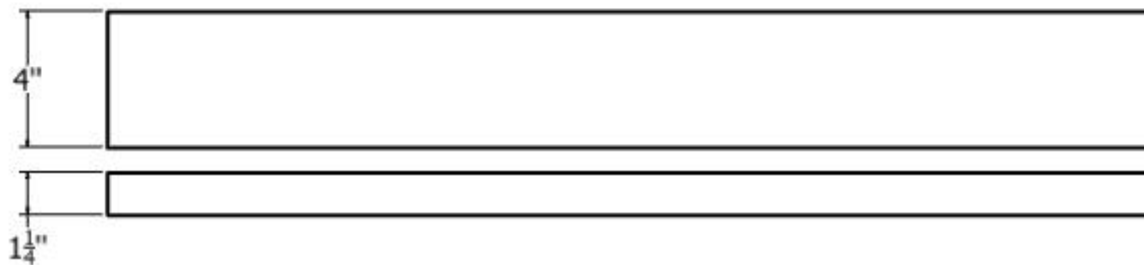

Available Colors:
SOLID WHITE
WHITE CARRARA

Faucet:
SINGLE FAUCET HOLE
8" WIDESPREAD

Backsplash:
3/4" THICKNESS

TOP

FRONT

QS3119 SPECIFICATION