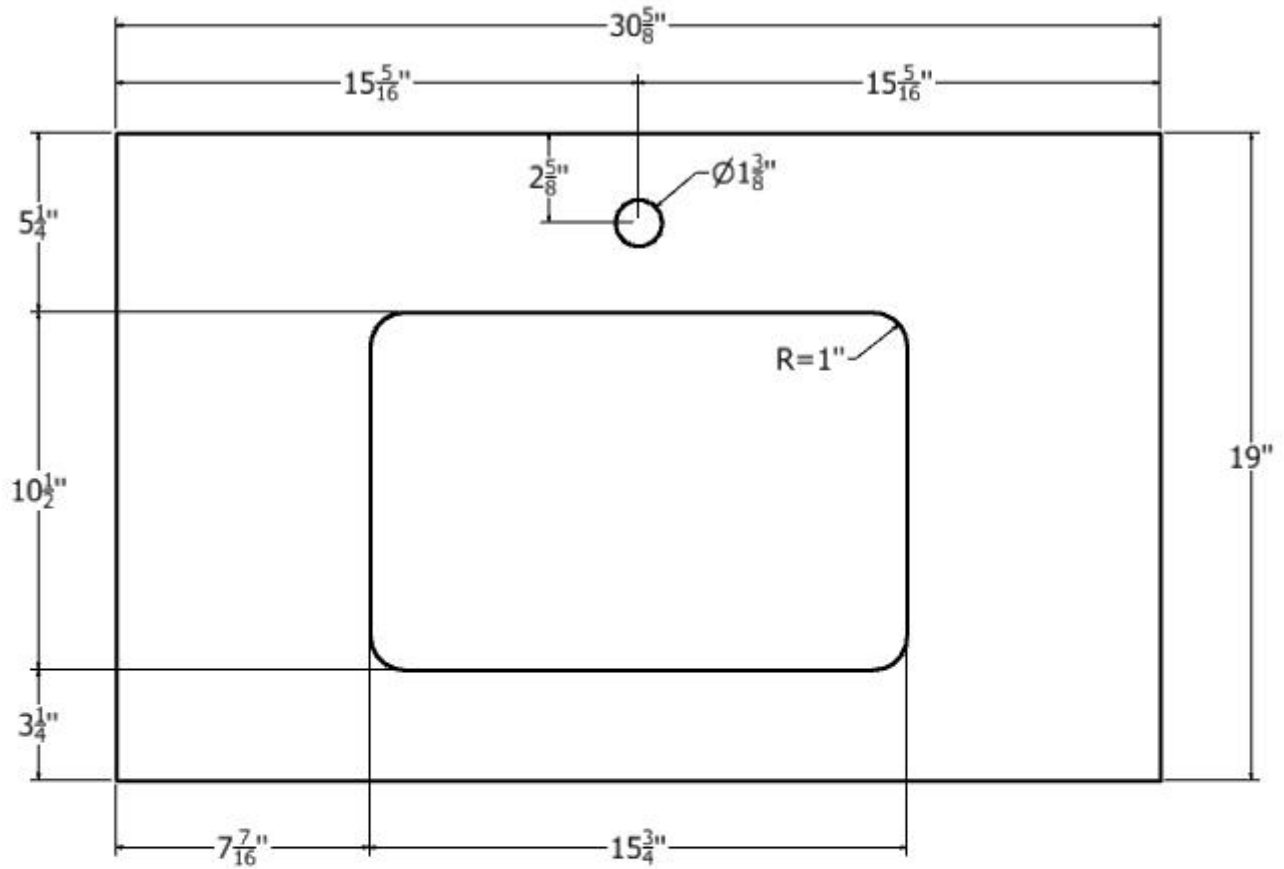

Available Colors:
SOLID WHITE
WHITE CARRARA

Faucet:
SINGLE FAUCET HOLE
8" WIDESPREAD

Backsplash:
3/4" THICKNESS

TOP

FRONT

QS3119 SPECIFICATION