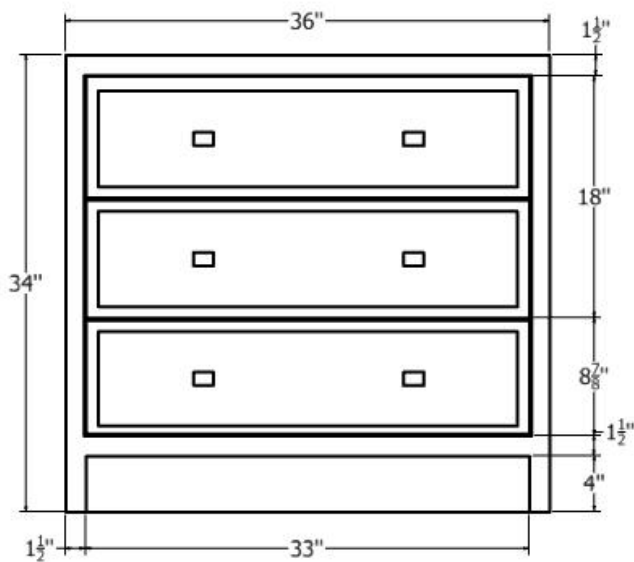

**Available Colors:**

White  
Walnut

**Features:**

5/8" Solid Dovetail Drawer  
Full Extension S/C Track

3/4" Plywood Veneer and Solid Wood  
No MDF  
Matching Mirror and Medicine Cabinet

TOP VIEW

FRONT VIEW

SIDE VIEW

**WS3621-2D SPECIFICATION**