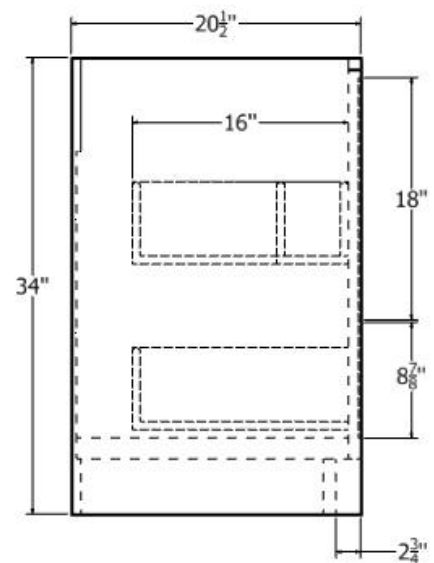

**Available Colors:**

White  
Walnut

**Features:**

5/8" Solid Dovetail Drawer  
Full Extension S/C Track

3/4" Plywood Veneer and Solid Wood  
No MDF  
Matching Mirror and Medicine Cabinet

TOP VIEW

FRONT VIEW

SIDE VIEW

**WS3621-2D SPECIFICATION**