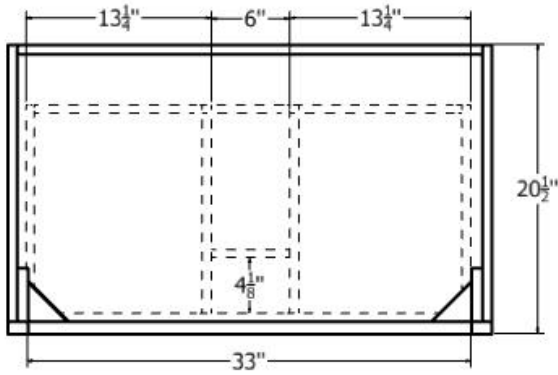

**Available Colors:**

White  
Walnut

**Features:**

5/8" Solid Dovetail Drawer  
Full Extension S/C Track

3/4" Plywood Veneer and Solid Wood  
No MDF  
Matching Mirror and Medicine Cabinet

TOP VIEW

FRONT VIEW

SIDE VIEW

**WS3621-2D SPECIFICATION**