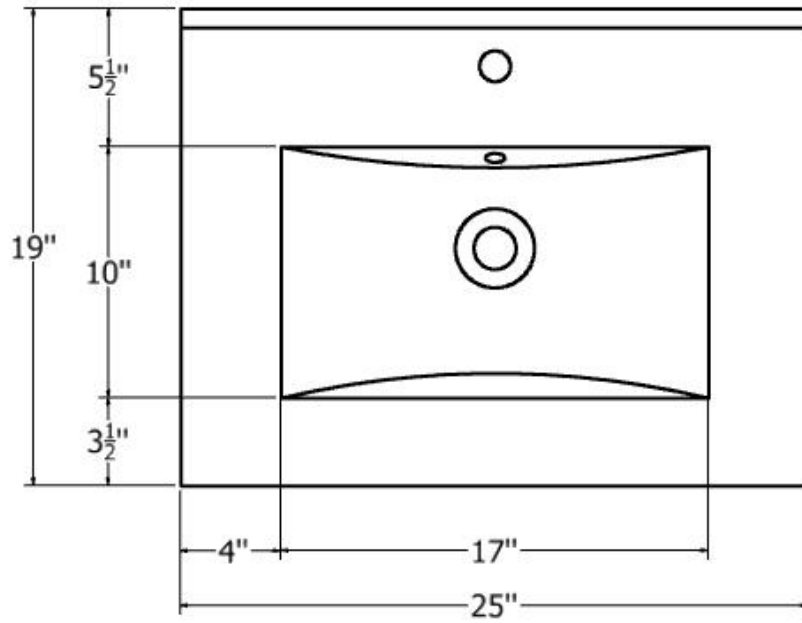

Features:

Vitreous china

With overflow

FRONT

TOP

**Installation:** Vanity Top**Bowl area:** Length: 17"

Width: 10"

Water depth: 5 1/4"

Drain hole: 1-3/4"**SPECIFICATION:** CT2519