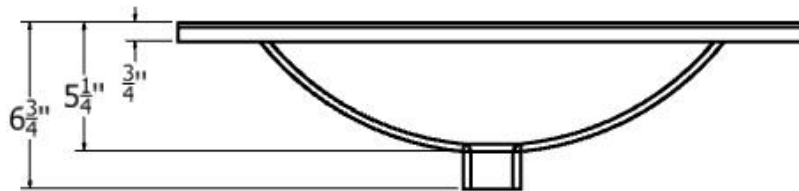

Features:

Vitreous china

With overflow

FRONT

TOP

**Installation:** Vanity Top**Bowl area:** Length: 17"

Width: 10"

Water depth: 5 1/4"

Drain hole: 1-3/4"**SPECIFICATION:** CT2519