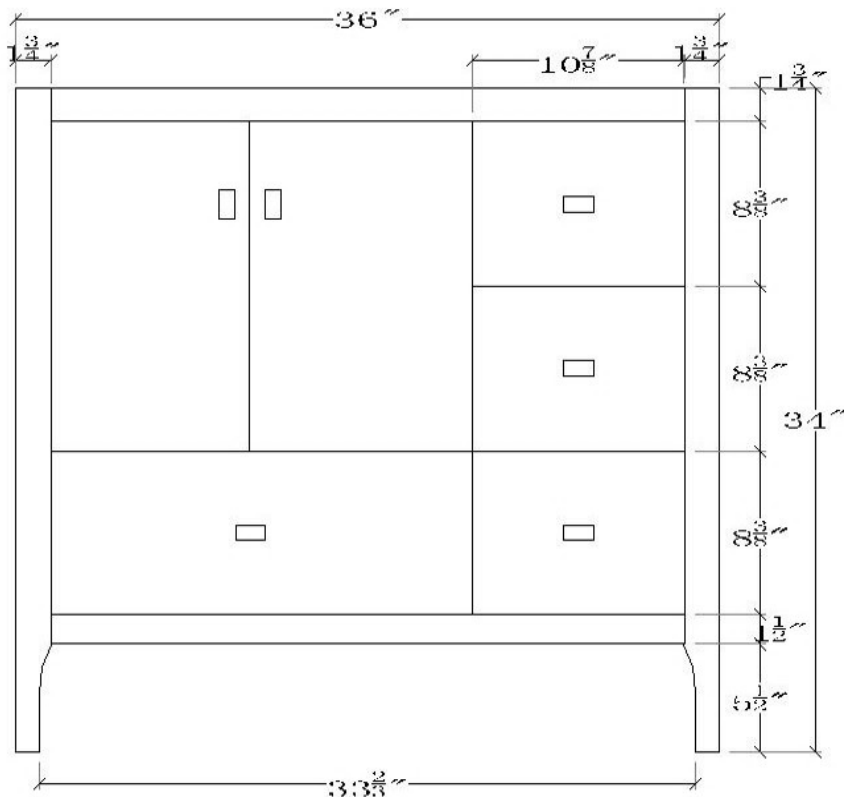

TOP VIEW

FRONT VIEW

SIDE VIEW

WN3621-4DR SPECIFICATION