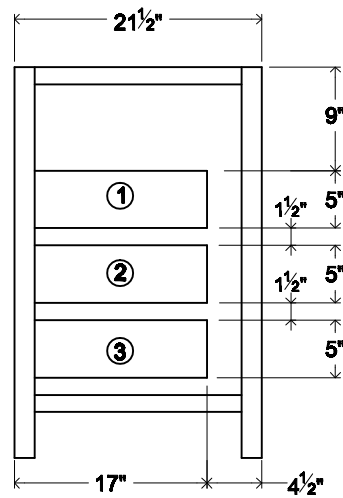

KARHAH SPECIFICATION

MODEL: WK3621-3D
WK3021-3D
WK2421-3D

TOP VIEW

FRONT VIEW

SIDE VIEW

① ②

TWO MIDDLE DRAWERS

③

BOTTOM DRAWER