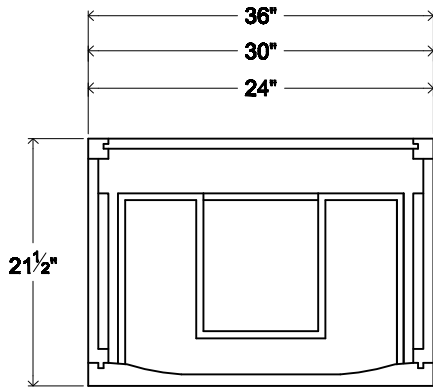

KARHAH SPECIFICATION

MODEL: WK3621-3D
WK3021-3D
WK2421-3D

TOP VIEW

FRONT VIEW

SIDE VIEW

① ②

TWO MIDDLE DRAWERS

③

BOTTOM DRAWER