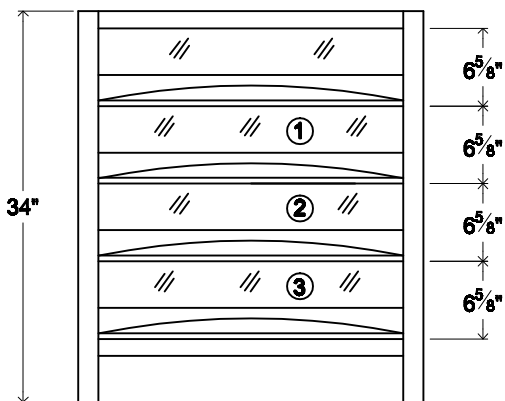

KARHAH SPECIFICATION

MODEL: WK3621-3D
WK3021-3D
WK2421-3D

TOP VIEW

FRONT VIEW

SIDE VIEW

① ②

TWO MIDDLE DRAWERS

③

BOTTOM DRAWER