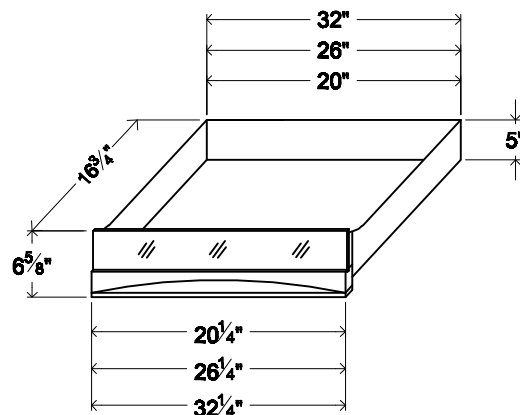

KARHAH SPECIFICATION

MODEL: WK3621-3D
WK3021-3D
WK2421-3D

TOP VIEW

FRONT VIEW

SIDE VIEW

① ②

TWO MIDDLE DRAWERS

③

BOTTOM DRAWER